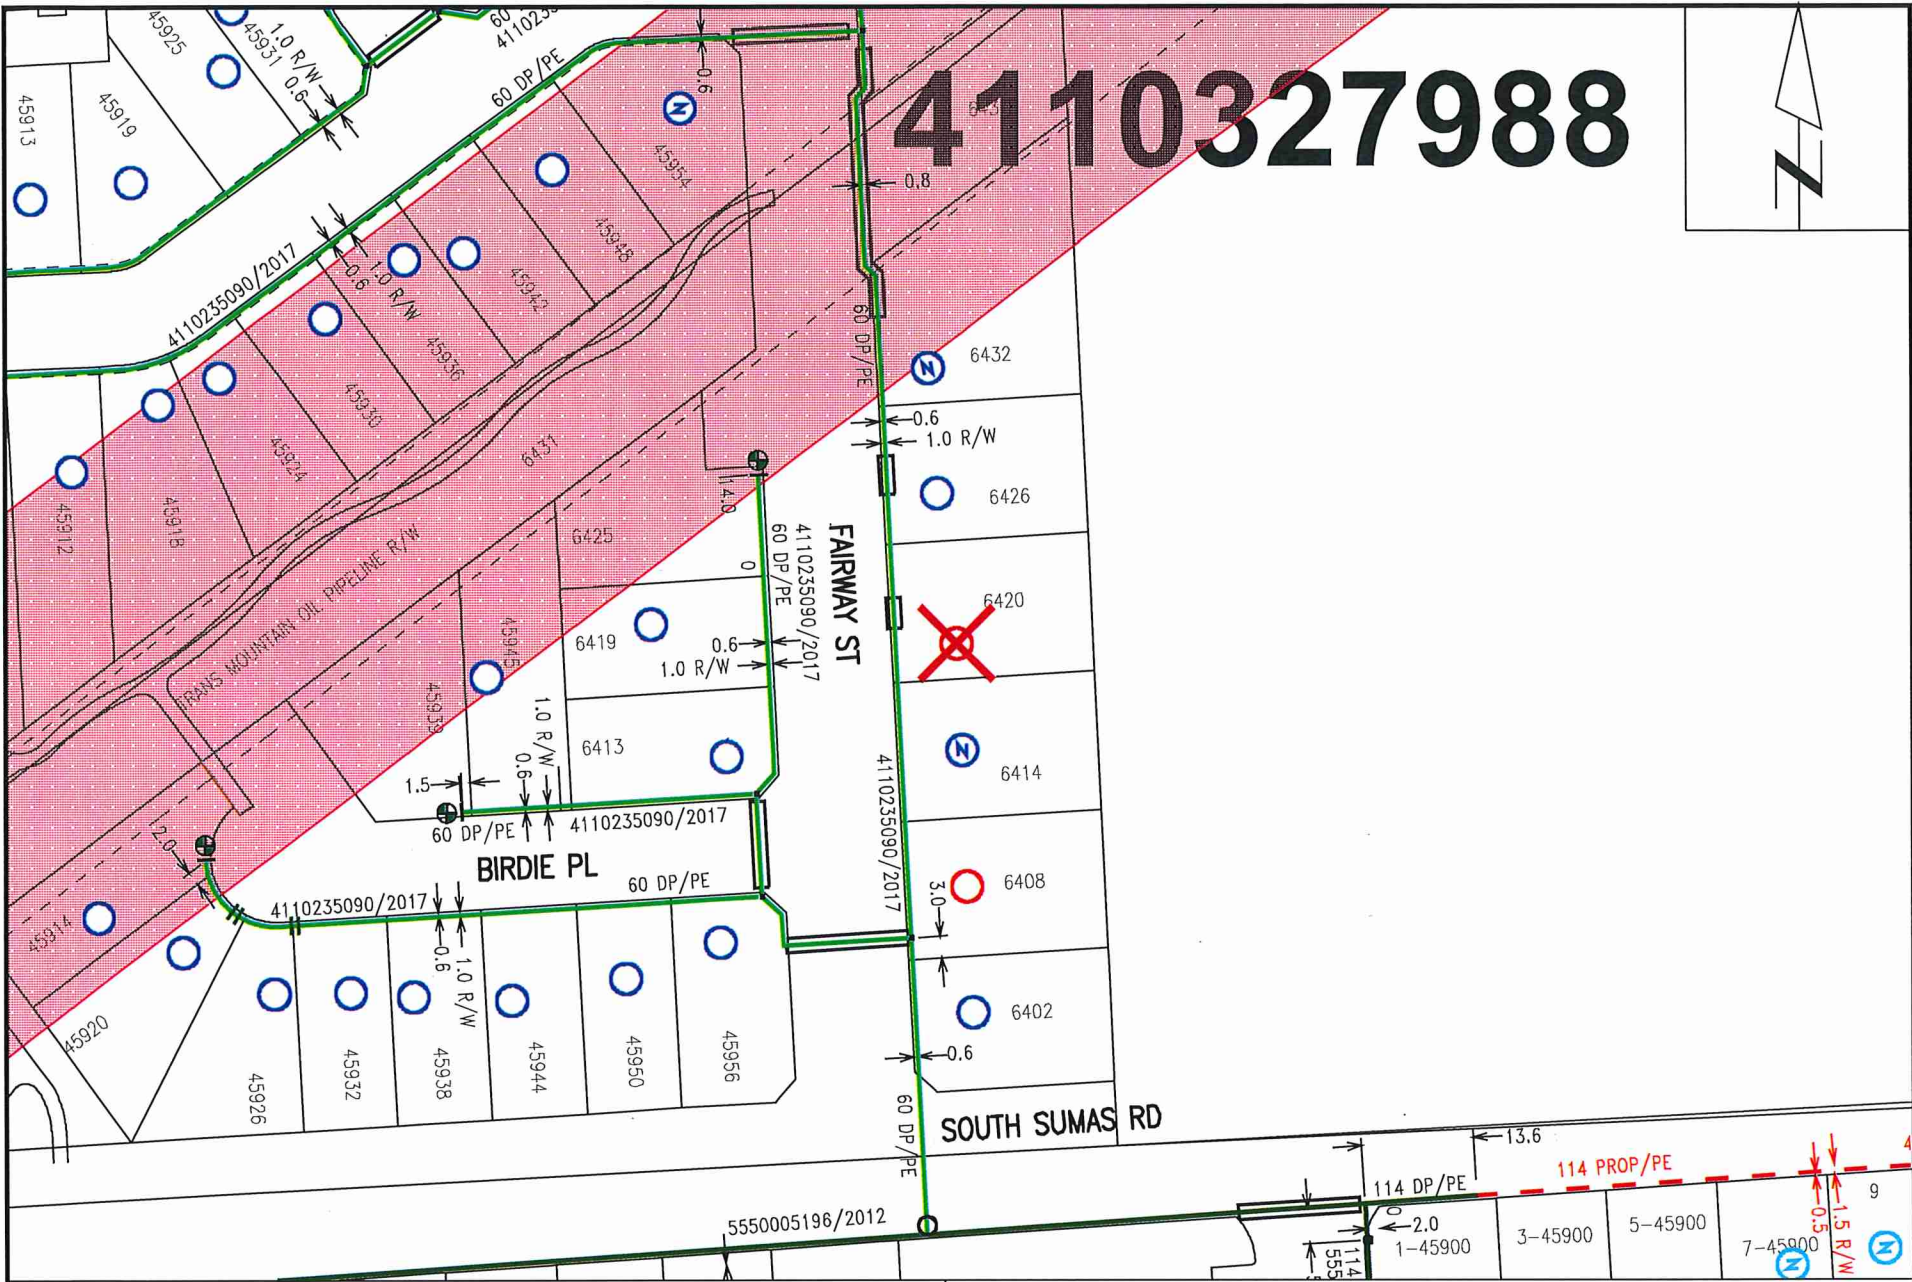

4110327988

Nearest Intersection: Birdie Pl and Fairway St.
Distance from lot to intersection is 29 meters (62 degrees South of West).
View Scale: 1:1000

6420 Fairway St, Chilliwack
Order #: 31068788 Prem #: 10107344 City Limits: Chilliwack
X: 1295656980.00 Y: 464312218.00 Select autotext type 2019/05/21